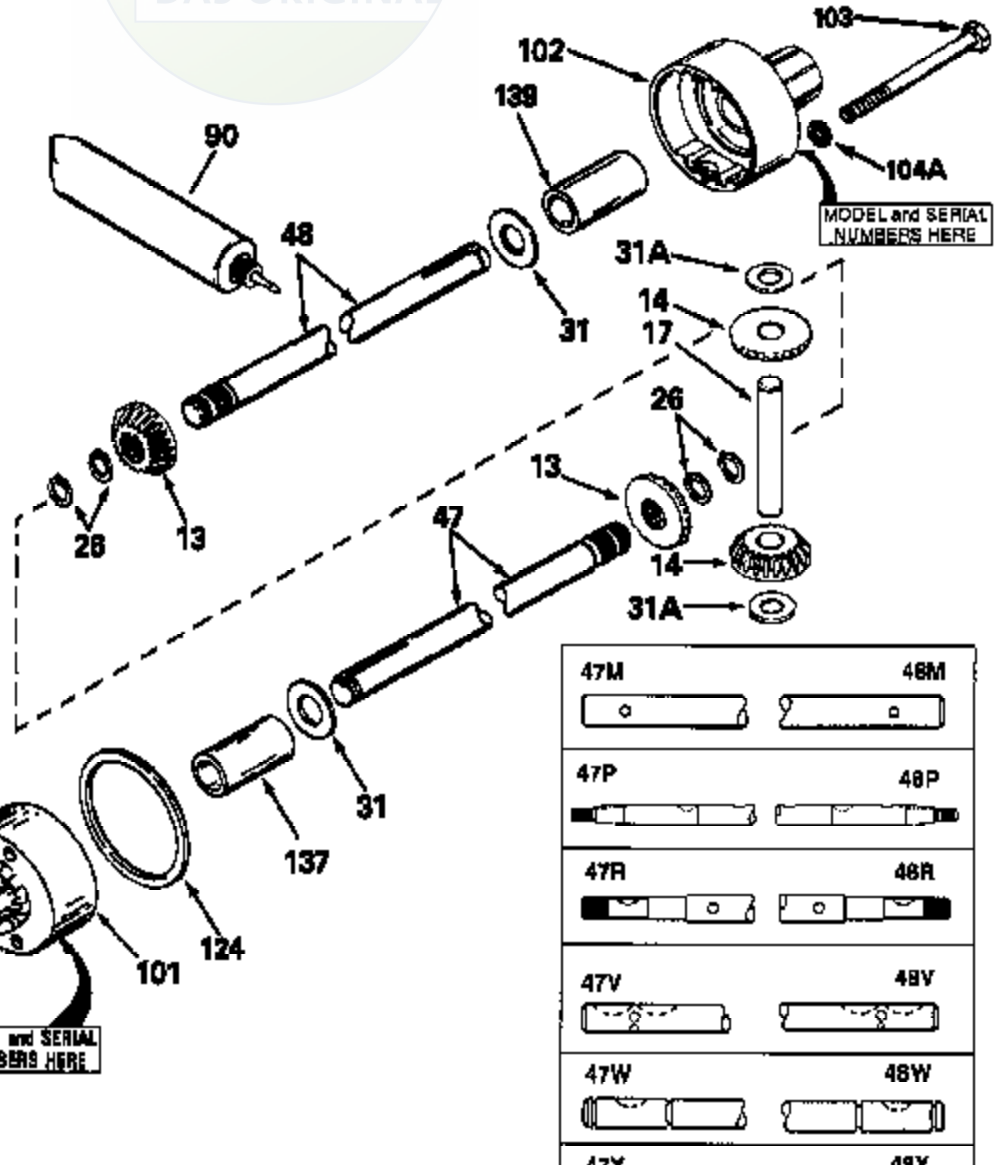

# JOIST

SICHER IST DAS:  
DAS ORIGINAL

Ref #	Part Number	Qty	Description
13	778067		Gear, Bevel (16 teeth)
14	778068		Gear, Pinion (16 teeth)
17	786040		Pin, Drive
26	792018		Ring, Retaining
31	780001		Washer (3/4" ID x 1-1/2" OD x 1/16" t hick)
31A	780096		Washer, Thrust
47M	774269		Axle (10-19/64" long)
48M	774270		Axle (16-37/64" long)
82	786043		Sprocket. No Teeth 54. O.D. 8.823
82	786051		Sprocket. No Teeth 60. O.D. 9.841
82	786070		Sprocket. No Teeth 48. O.D. 7.920
82	786041A		Sprocket. No Teeth 45. O.D. 7.389
82	786042	100-153A	Sprocket. No Teeth 40. O.D. 6.650
90	788067B	Peerless	Grease (32 oz. bottle Bentonite greas e)
101	774344		Differential Carrier Hsg (Incl. 137)
102	774345		Differential Carrier Hsg (Incl. 139)
103	792044		Screw, 5/16-18 x 4"
104	792042		Nut, Lock, 5/16-18 (Use as required)
104A	792061		Washer, Flat, 5/16"
137	780077		Bushing (3/4" ID x 1-1/16" OD x 2-1/1 6" long)
139	780077		Bushing (3/4 ID x 1-1/16" OD x 2-1/16 " long)