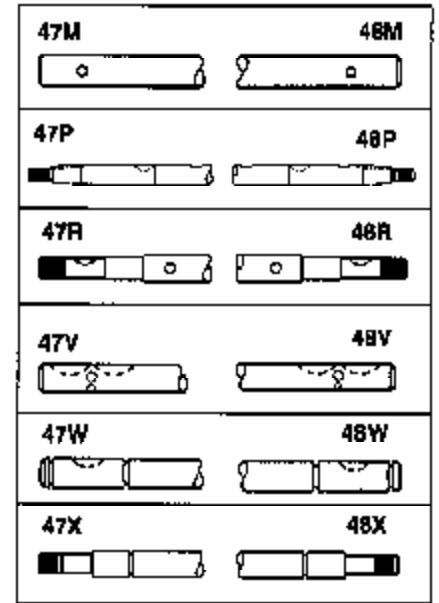

# JOIST

SICHER IST DAS:  
DAS ORIGINAL

Ref #	Part Number	Qty	Description
13	778067		Gear, Bevel (16 teeth)
14	778068		Gear, Pinion (16 teeth)
17	786040		Pin, Drive
26	792018		Ring, Retaining
31	780001		Washer (3/4" ID x 1-1/2" OD x 1/16" t hick)
31A	780096		Washer, Thrust
47M	774269		Axle (10-19/64" long)
48M	774270		Axle (16-37/64" long)
82	786043		Sprocket. No Teeth 54. O.D. 8.823
82	786051		Sprocket. No Teeth 60. O.D. 9.841
82	786070		Sprocket. No Teeth 48. O.D. 7.920
82	786041A		Sprocket. No Teeth 45. O.D. 7.389
82	786042	100-153A	Sprocket. No Teeth 40. O.D. 6.650
90	788067B	Peerless	Grease (32 oz. bottle Bentonite greas e)
101	774344		Differential Carrier Hsg (Incl. 137)
102	774345		Differential Carrier Hsg (Incl. 139)
103	792044		Screw, 5/16-18 x 4"
104	792042		Nut, Lock, 5/16-18 (Use as required)
104A	792061		Washer, Flat, 5/16"
137	780077		Bushing (3/4" ID x 1-1/16" OD x 2-1/1 6" long)
139	780077		Bushing (3/4 ID x 1-1/16" OD x 2-1/16 " long)