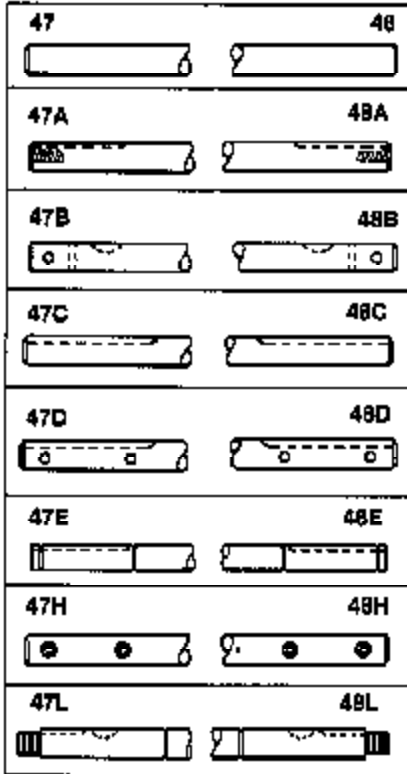

# JOIST

SICHER IST DAS:  
DAS ORIGINAL

Ref #	Part Number	Qty	Description
13	778067		Gear, Bevel (16 teeth)
14	778068		Gear, Pinion (16 teeth)
17	786040		Pin, Drive
26	792018		Ring, Retaining
31	780001		Washer (3/4" ID x 1-1/2" OD x 1/16" t hick)
31A	780096		Washer, Thrust
47M	774269		Axle (10-19/64" long)
48M	774270		Axle (16-37/64" long)
82	786043		Sprocket. No Teeth 54. O.D. 8.823
82	786051		Sprocket. No Teeth 60. O.D. 9.841
82	786070		Sprocket. No Teeth 48. O.D. 7.920
82	786041A		Sprocket. No Teeth 45. O.D. 7.389
82	786042	100-153A	Sprocket. No Teeth 40. O.D. 6.650
90	788067B	Peerless	Grease (32 oz. bottle Bentonite greas e)
101	774344		Differential Carrier Hsg (Incl. 137)
102	774345		Differential Carrier Hsg (Incl. 139)
103	792044		Screw, 5/16-18 x 4"
104	792042		Nut, Lock, 5/16-18 (Use as required)
104A	792061		Washer, Flat, 5/16"
137	780077		Bushing (3/4" ID x 1-1/16" OD x 2-1/1 6" long)
139	780077		Bushing (3/4 ID x 1-1/16" OD x 2-1/16 " long)